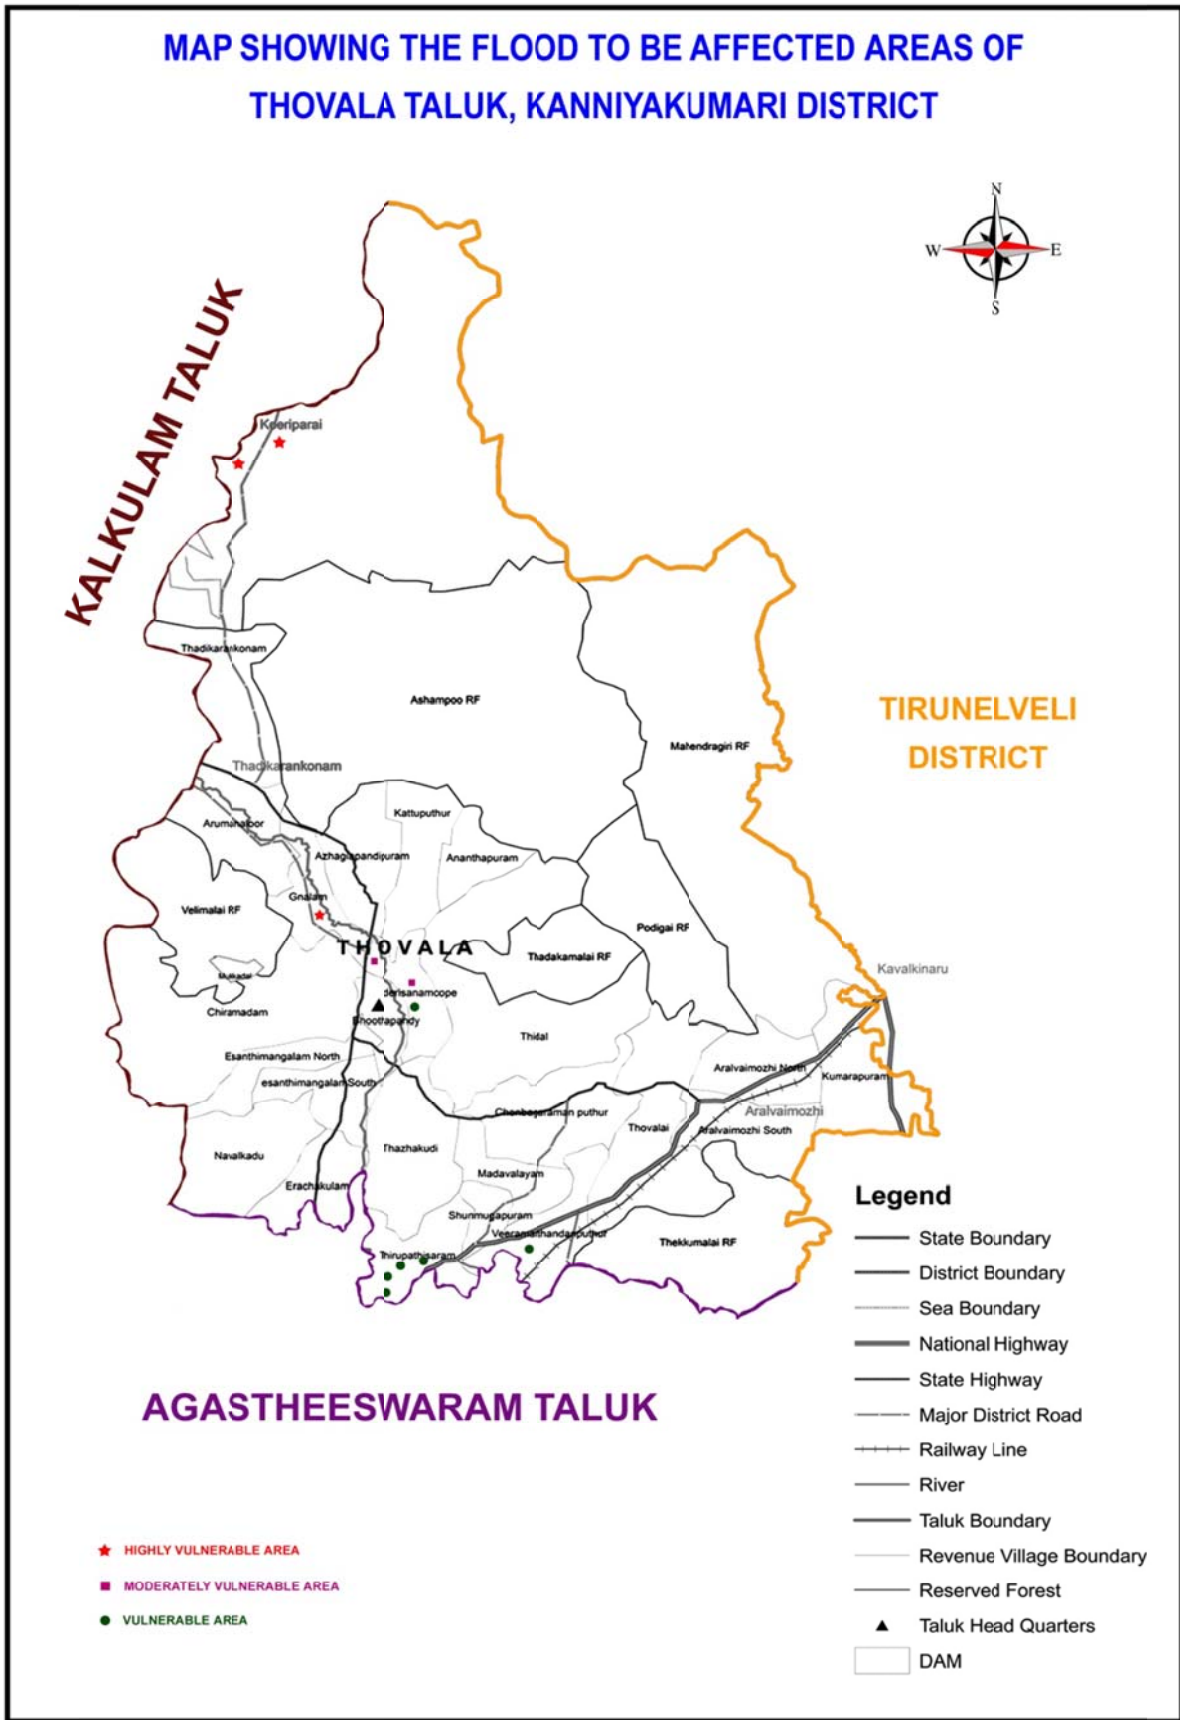

MAP SHOWING THE FLOOD TO BE AFFECTED AREAS OF AGASTHEESWARAM TALUK, KANNIYAKUMARI DISTRICT

MAP SHOWING THE FLOOD TO BE AFFECTED AREAS OF KALKULAM TALUK, KANNIYAKUMARI DISTRICT

MAP SHOWING THE FLOOD TO BE AFFECTED AREAS OF THOVALA TALUK, KANNIYAKUMARI DISTRICT

**MAP SHOWING THE FLOOD TO BE AFFECTED AREAS OF
VILAVANCODE TALUK KANYAKUMARI DISTRICT**