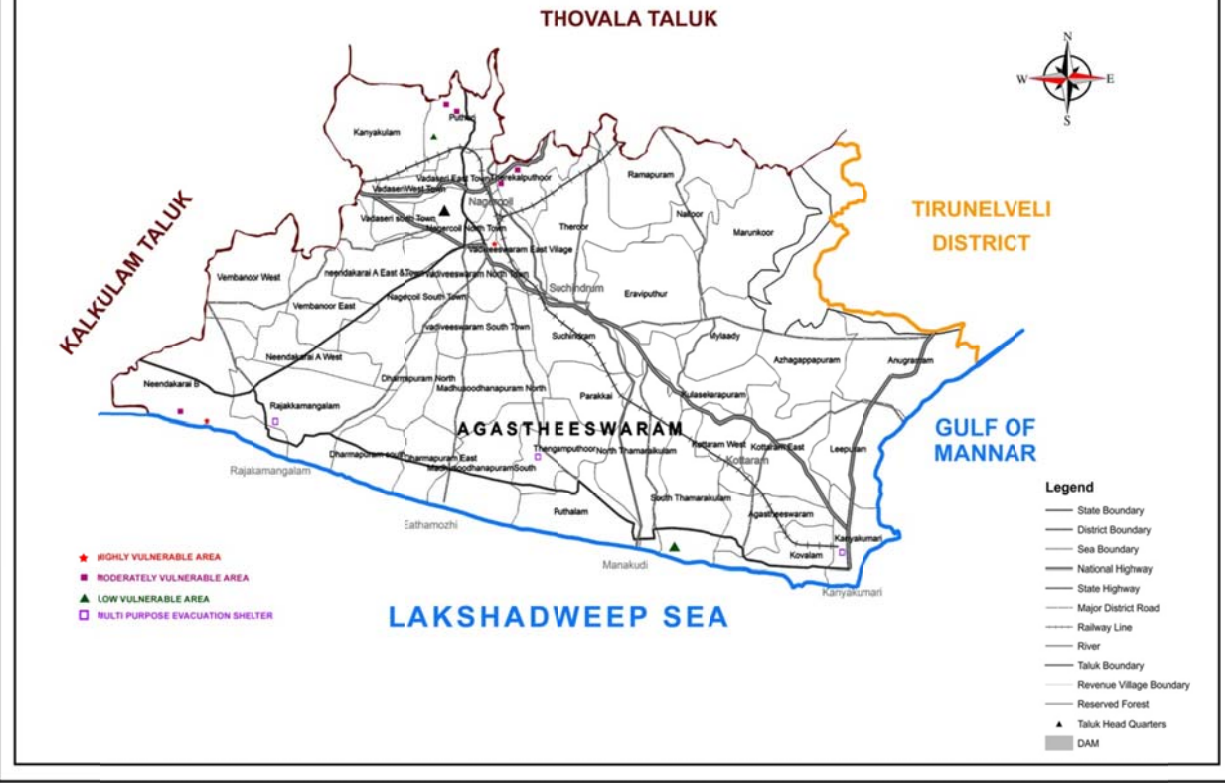

MAP SHOWING THE FLOOD TO BE AFFECTED AREAS OF AGASTHEESWARAM TALUK, KANNIYAKUMARI DISTRICT

MAP SHOWING THE FLOOD TO BE AFFECTED AREAS OF KALKULAM TALUK, KANNIYAKUMARI DISTRICT

MAP SHOWING THE FLOOD TO BE AFFECTED AREAS OF THOVALA TALUK, KANNIYAKUMARI DISTRICT

**MAP SHOWING THE FLOOD TO BE AFFECTED AREAS OF
VILAVANCODE TALUK KANYAKUMARI DISTRICT**